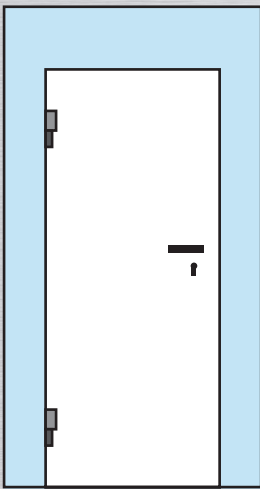

Measurements

Doorframe measurements