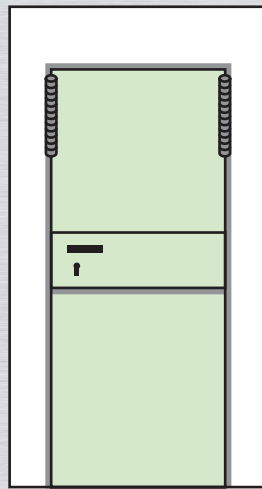

The patented Original

- ✓ Quick and easy way of securing rooms and buildings on a short term basis.
- ✓ All models boast resistance class 2 (RC2) oder 3 (RC3).
- ✓ Customized versions with different sizes.
- ✓ Installing the door takes only several minutes. Re-usable.
- ✓ Door cannot be jimmed due to special frame design.
- ✓ ABUS profile cylinder can't be pulled.
- ✓ Galvanized 1.0mm/1.25mm stainless steel sheet.
- ✓ Opening DIN-standard left.
- ✓ Weight 36-63 kg depending on size.

Measurements

Doorframe measurements

Door measurements

The Volberg Bauschutztür®

Technical details:

- ✓ Hot-galvanized clamps that screw easily into the doorframe.
- ✓ ABUS profile cylinder prevents drill out of the lock.
- ✓ Additional fixture at floor panel.